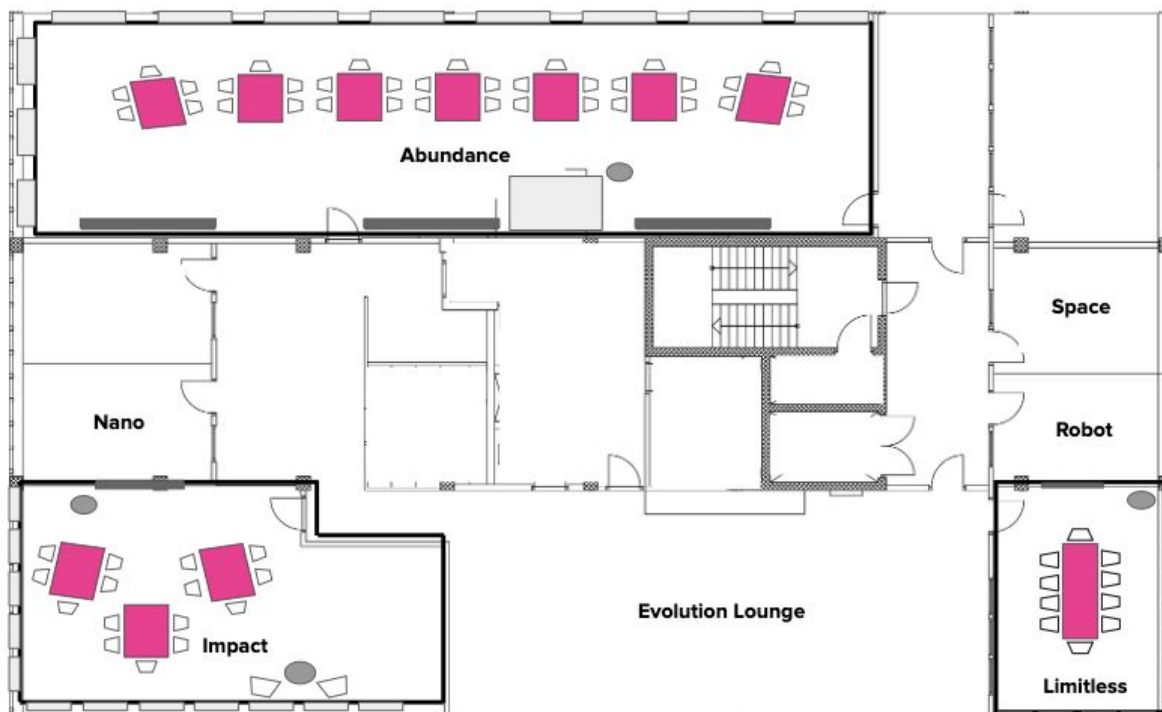

Location	Size	Capacity	Half Day	Full Day
Moonshot Cafe + Apollo	356 m ²	50 - 80	12 000 kr	16 000 kr
Moonshot Cafe + Apollo (Private Weekend Events)	356 m ²	Up to 150		9000 kr 18 000 kr (public holidays)
Apollo	65 m ²	Up to 20	3000 kr	4000 kr
Rooftop (June - September)	291 m ²	Up to 150		8000 kr

Half Day (Morning)	08:30 - 13:30
Half Day (Afternoon)	12:00 - 17:00
Half Day (Evening)	16:00 - 21:00
Full Day	08:30 - 17:30

Available Room Setups	Workshop, cinema, boardroom
------------------------------	-----------------------------

Contact us event@sunordic.org to book a meeting room or event space

Location	Size	Capacity	Half Day	Full Day
Abundance	120 m ²	30 - 50	5000 kr	8000 kr
Abundance + 5 breakout rooms	237 m ²		7000 kr	10 000 kr
Limitless	24 m ²	Up to 8	1300 kr	1800 kr
Impact	55 m ²	Up to 15	2500 kr	3500 kr